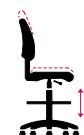

i _

Regolazione manuale altezza sedile
Seat manually height-adjustment
Réglage manuel d'assise en hauteur