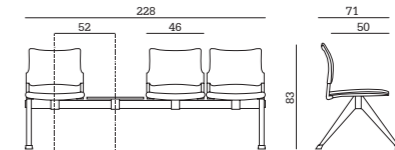

**Urban Soft Bench 4P**  
volume/volume/volume  
**0,35 m<sup>3</sup>**  
peso/weight/poids  
**37 Kg**  
imballo/pack/emballage  
**1 pcs per box**

**Urban Soft Bench 1P+Tav**  
volume/volume/volume  
**0,174 m<sup>3</sup>**  
peso/weight/poids  
**19 Kg**  
imballo/pack/emballage  
**1 pcs per box**