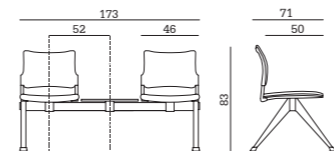

Urban Soft Bench 2P+Tav
volume/volume/volume
0,174 m³
peso/weight/poids
25,5 Kg
imballo/pack/emballage
1 pcs per box