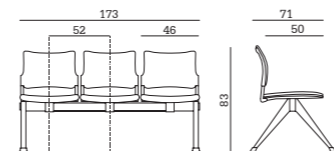

Urban Soft Bench 3P
volume/volume/volume
0,174 m³
peso/weight/poids
27,5 Kg
imballo/pack/emballage
1 pcs per box