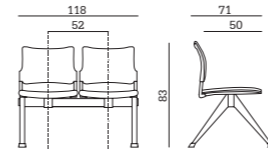

PESI E MISURE/WEIGHTS AND SIZES/POIDS ET DIMENSIONS

Urban Soft Bench 2P
volume/volume/volume
0,174 m³
peso/weight/poids
21 Kg
imballo/pack/emballage
1 pcs per box