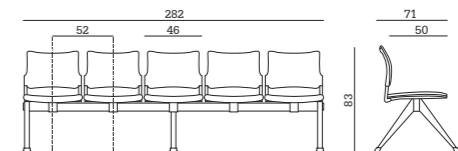

Urban Soft Bench 5P
volume/volume/volume
0,35 m³
peso/weight/poids
44 Kg
imballo/pack/emballage
1 pcs per box