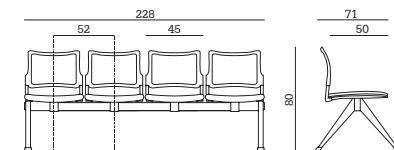

## PESI E MISURE/WEIGHTS AND SIZES/POIDS ET DIMENSIONS

**Urban Air Bench 2P**  
 volume/volume/volume  
**0,174 m<sup>3</sup>**  
 peso/weight/poids  
**20 Kg**  
 imballo/pack/emballage  
**1 pcs per box**