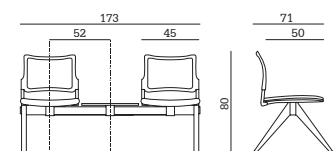

Urban Air Bench 2P+Tav
volume/volume/volume
0,174 m³
peso/weight/poids
24,5 Kg
imballo/pack/emballage
1 pcs per box