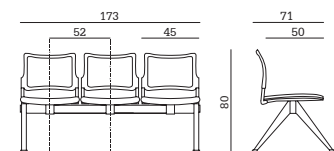

Urban Air Bench 3P
volume/volume/volume
0,174 m³
peso/weight/poids
26 Kg
imballo/pack/emballage
1 pcs per box