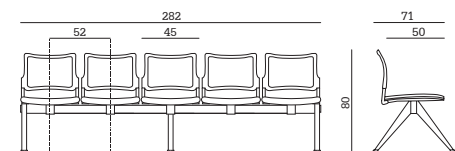

Urban Air Bench 5P
volume/volume/volume
0,35 m³
peso/weight/poids
41,6 Kg
imballo/pack/emballage
1 pcs per box