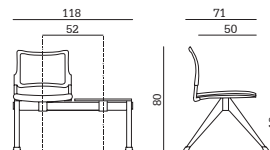

Urban Air Bench 1P+Tav
volume/volume/volume
0,174 m³
peso/weight/poids
18,5 Kg
imballo/pack/emballage
1 pcs per box