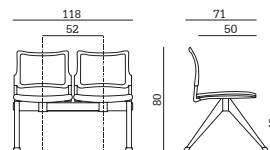

## PESI E MISURE/WEIGHTS AND SIZES/POIDS ET DIMENSIONS

**Urban Air Bench 2P**  
 volume/volume/volume  
**0,174 m<sup>3</sup>**  
 peso/weight/poids  
**20 Kg**  
 imballo/pack/emballage  
**1 pcs per box**