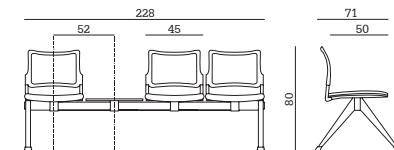

Urban Air Bench 3P+Tav
volume/volume/volume
0,35 m³
peso/weight/poids
31 Kg
imballo/pack/emballage
1 pcs per box