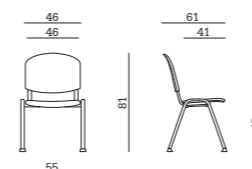

PESI E MISURE/WEIGHTS AND SIZES/POIDS ET DIMENSIONS

Leo Wood

volume/volume/volume

0,45 m³

peso/weight/poids

25,5 Kg

imballo/pack/emballage

4 pcs per box