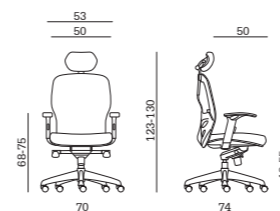

Fixed feet h 50 mm

Patins fixes h 50 mm

PESI E MISURE/WEIGHTS AND SIZES/POIDS ET DIMENSIONS*Tempo 01*

volume/volume/volume

0,20 m³

peso/weight/poids

27,5 Kg

imballo/pack/emballage