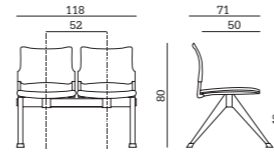

Tavolino in MDF verniciato nero (per panca a 2/3/4 posti)

Black painted MDF table (for 2/3/4 seater bench)

Tablette en MDF vernis noir (pour chaise sur poutre à 2/3/4 places)

PESI E MISURE/WEIGHTS AND SIZES/POIDS ET DIMENSIONS