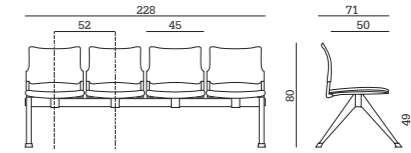

Tavolino in MDF verniciato nero (per panca a 2/3/4 posti)

Black painted MDF table (for 2/3/4 seater bench)

Tablette en MDF vernis noir (pour chaise sur poutre à 2/3/4 places)

PESI E MISURE/WEIGHTS AND SIZES/POIDS ET DIMENSIONS

Urban Plastic Bench 2P

volume/volume/volume
0,174 m³
peso/weight/poids
19 Kg
imballo/pack/emballage
1 pcs per box

Urban Plastic Bench 4P

volume/volume/volume
0,35 m³
peso/weight/poids
33 Kg
imballo/pack/emballage
1 pcs per box