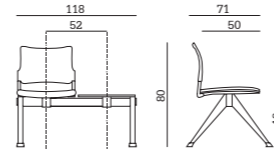

Urban Plastic Bench 1P+Tav

volume/volume/volume
0,174 m³
peso/weight/poids
18 Kg
imballo/pack/emballage
1 pcs per box